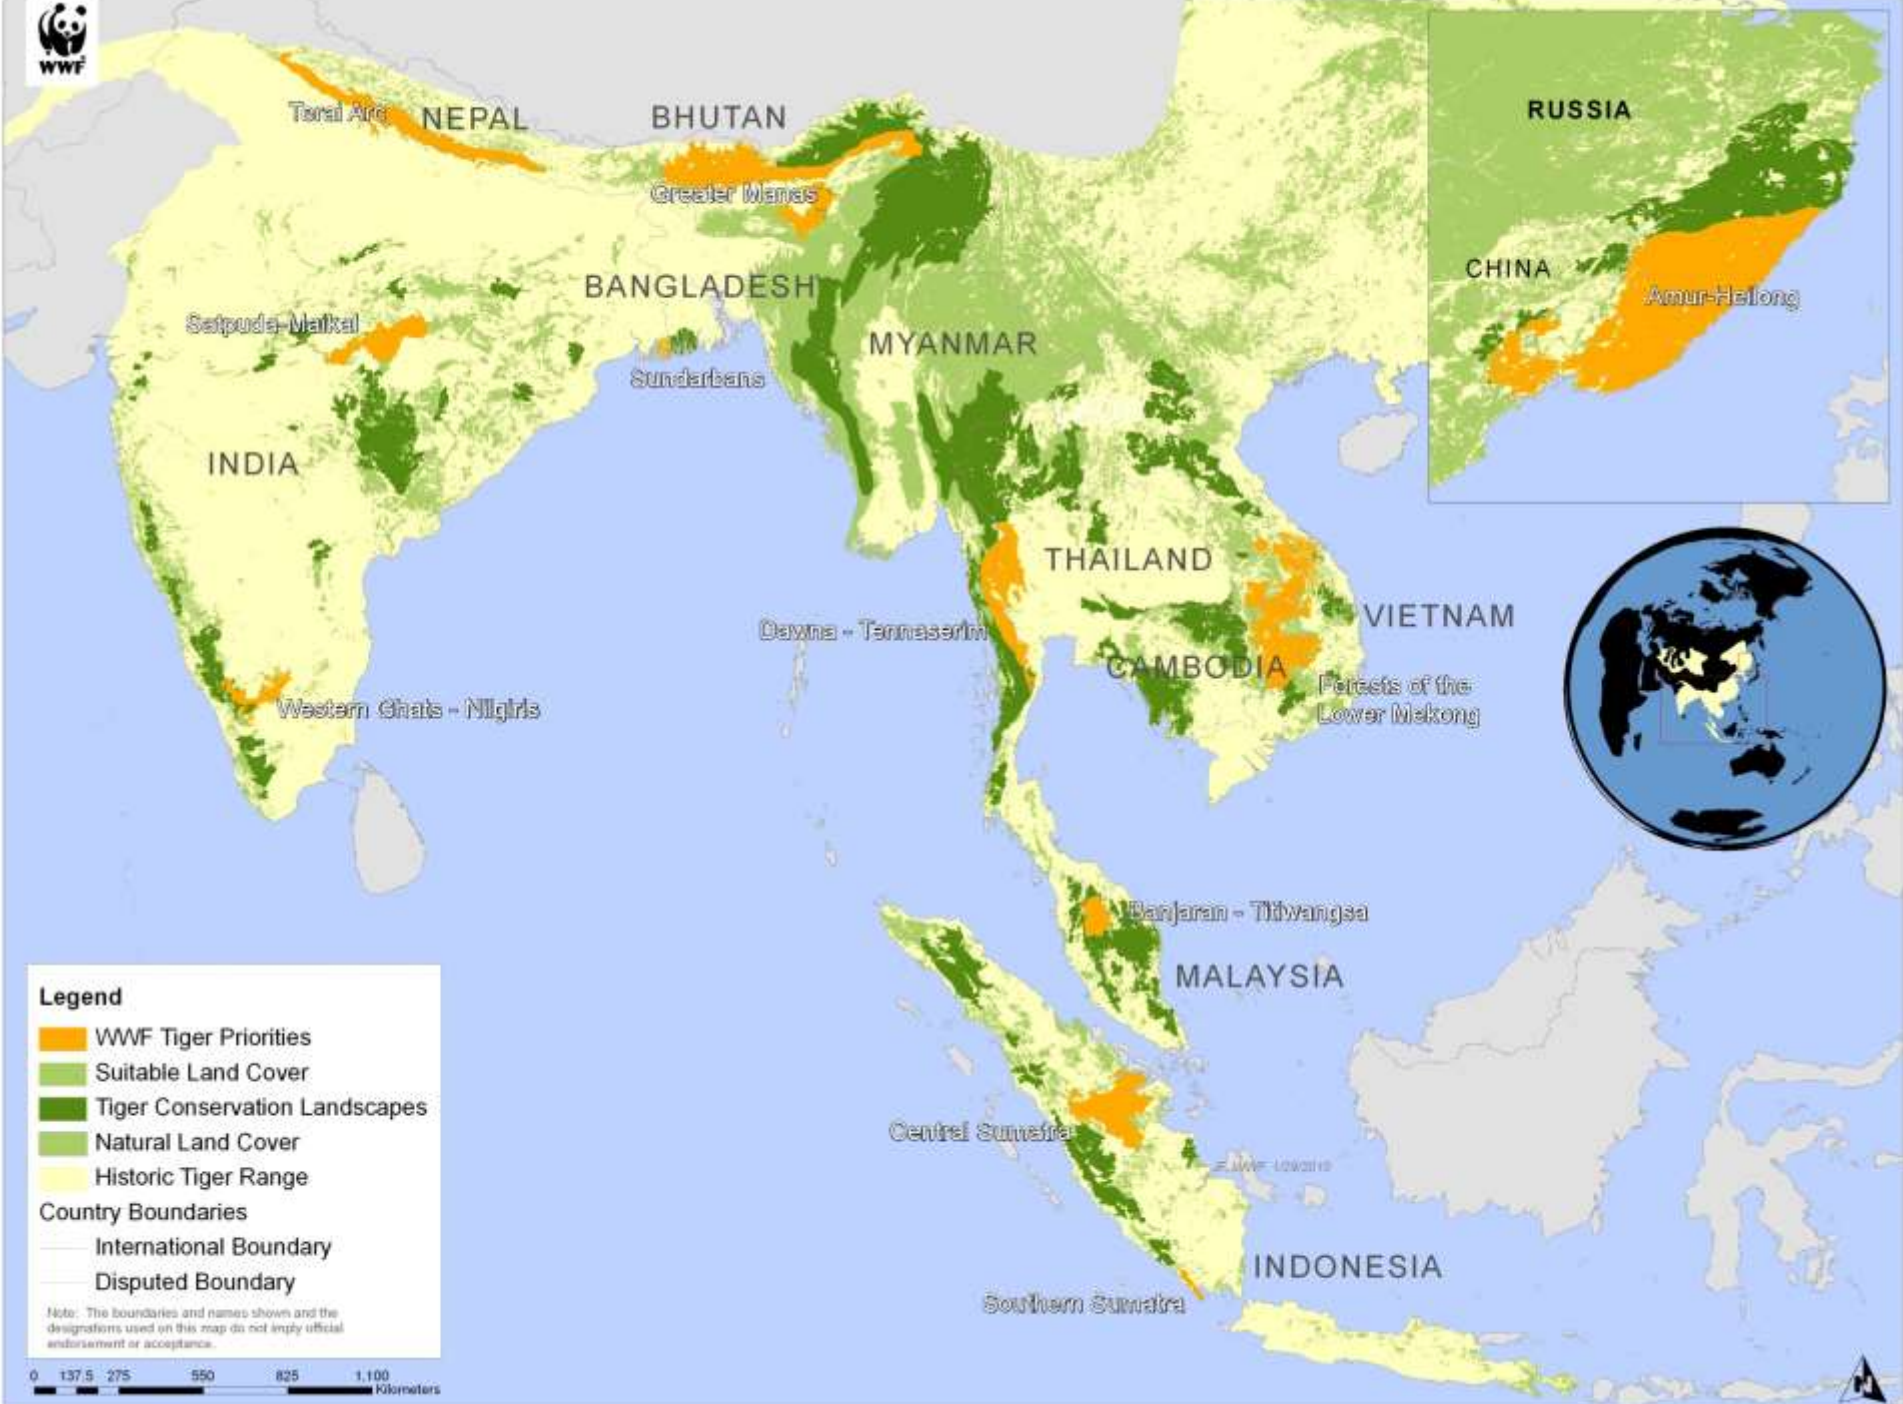

# Tigers in the Wild

Changing the conversation on tiger conservation

**Dr. Barney Long**

Director, Species Conservation

**Legend**

-  WWF Tiger Priorities
-  Suitable Land Cover
-  Tiger Conservation Landscapes
-  Natural Land Cover
-  Historic Tiger Range
- Country Boundaries
-  International Boundary
-  Disputed Boundary

Note: The boundaries and names shown and the designations used on this map do not imply official endorsement or acceptance.

# WWF Tiger Landscapes

A map of Asia showing the distribution of WWF Tiger Landscapes. The landmass is colored in a light tan, and the surrounding oceans are light blue. Green shaded regions indicate the tiger landscapes. The labels for these landscapes are: Greater Manas Kaziranga-Karbi Anglong (northern India), Terai Arc (northern India), Sundarbans (eastern India), Satpuda-Maikal (central India), Dawna-Tennaserims (Myanmar), Southwest Ghats-Nilgiris (southern India), Lower Forests of the Mekong (Laos and Cambodia), Banjaran Titiwangsa (Malaysia), Central Sumatra (Sumatra, Indonesia), and South Sumatra (Sumatra, Indonesia). A legend in the bottom left corner shows a green square next to the text 'WWF Tiger Landscapes'.

# Terai Arc - India and Nepal