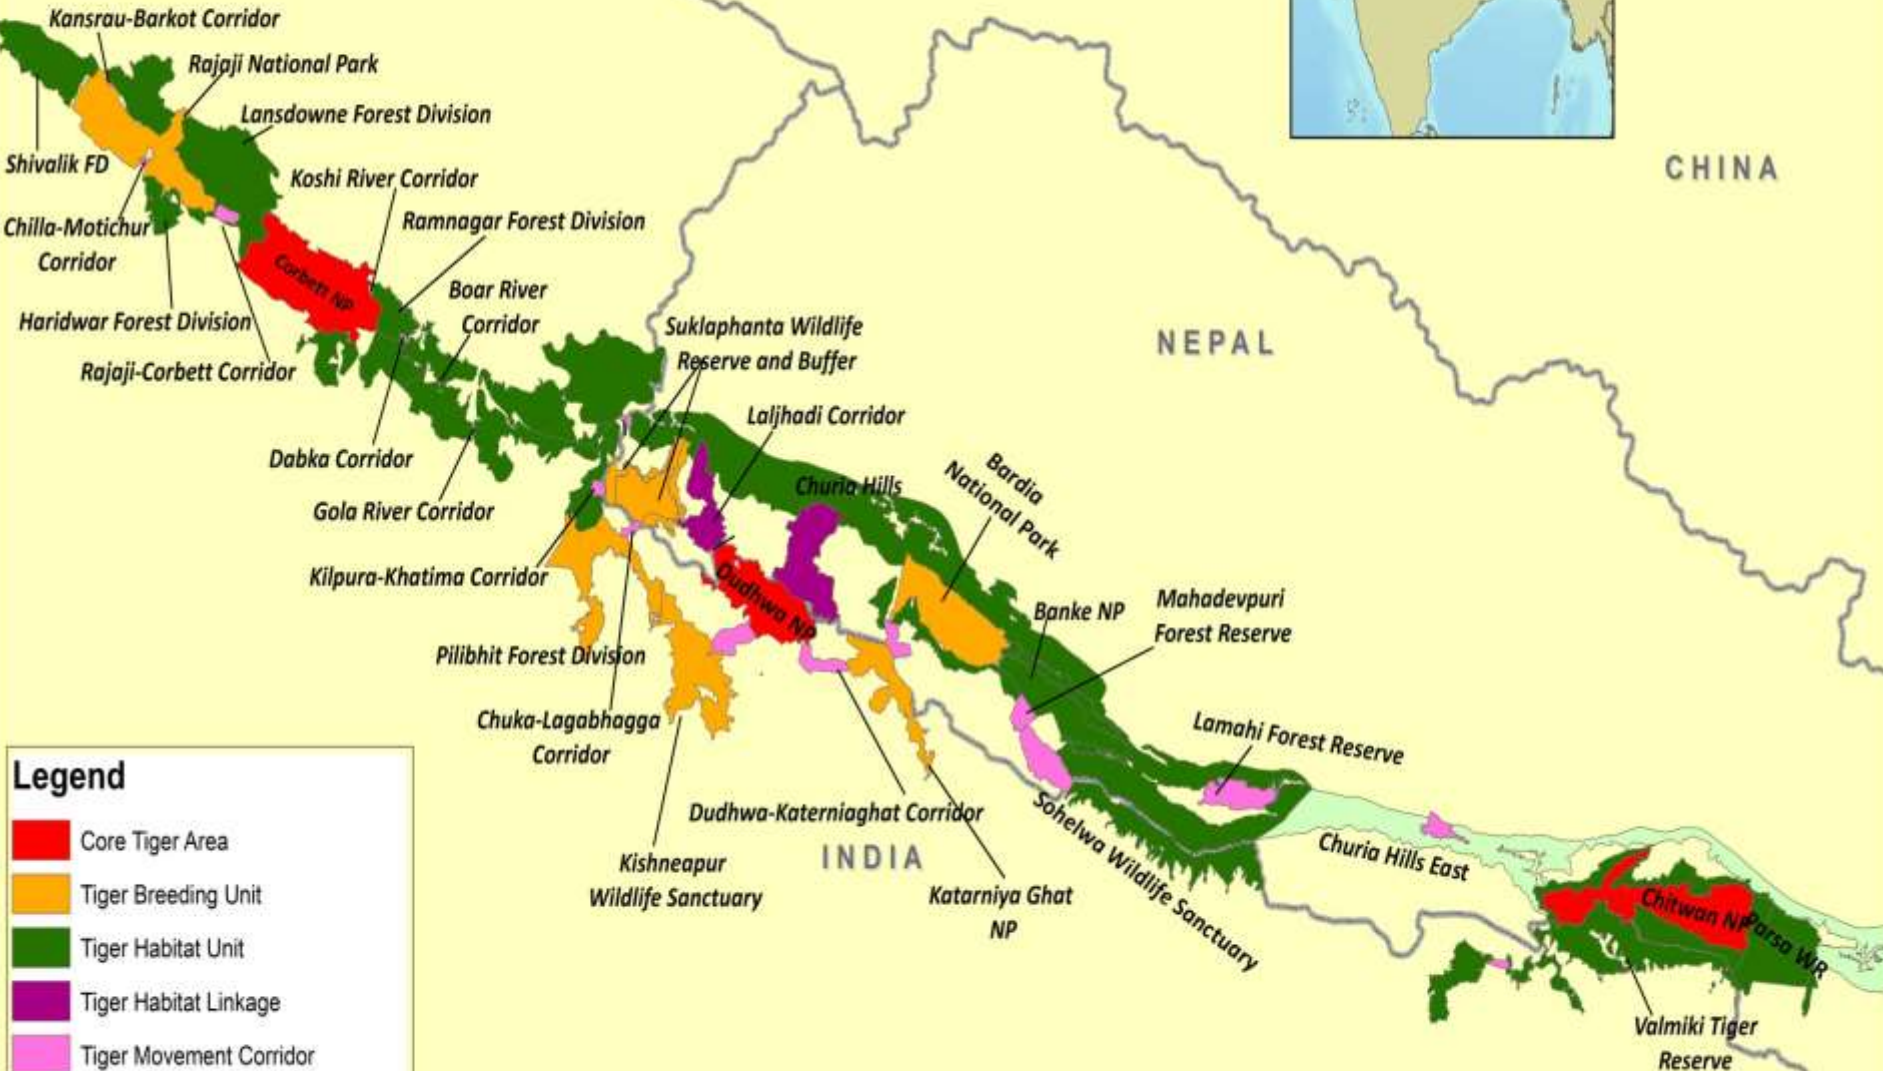

# WWF Tiger Landscapes

A map of Asia showing the distribution of WWF Tiger Landscapes. The landmass is colored in a light tan, and the surrounding oceans are light blue. Green shaded regions indicate the tiger landscapes. The labels for these landscapes are: Greater Manas Kaziranga-Karbi Anglong (northern India), Terai Arc (northern India), Sundarbans (eastern India), Satpuda-Maikal (central India), Dawna-Tennaserims (Myanmar), Southwest Ghats-Nilgiris (southern India), Lower Forests of the Mekong (Laos and Cambodia), Banjaran Titiwangsa (Malaysia), Central Sumatra (Sumatra, Indonesia), and South Sumatra (Sumatra, Indonesia). A legend in the bottom left corner shows a green square next to the text 'WWF Tiger Landscapes'.

Greater Manas Kaziranga-Karbi Anglong

Terai Arc

Sundarbans

Satpuda-Maikal

Dawna-Tennaserims

Lower Forests of the Mekong

Southwest Ghats-Nilgiris

Banjaran Titiwangsa

# Terai Arc - India and Nepal

## WWF Tigers Alive Landscape

CHINA

NEPAL

INDIA